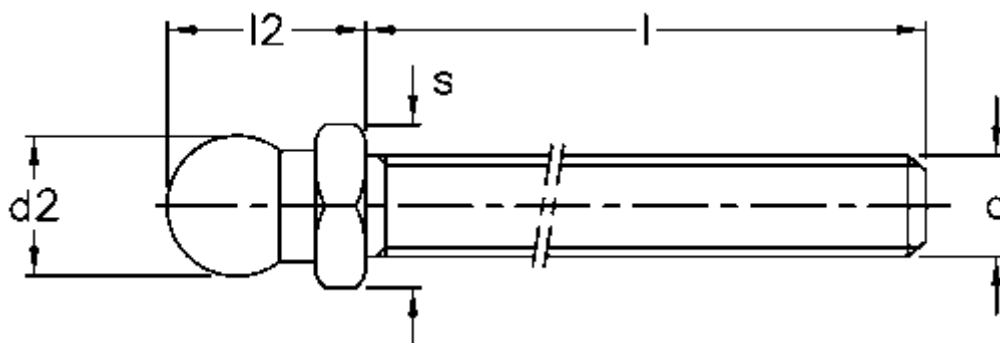

Article number: 2310302541

Description: E+G Threaded stem, Zinc-plated steel
SM-14-M16x148

Measures

$d = M16$

$d_2 = 13.9$

$l = 148$

$l_2 = 20$

$s = 16$